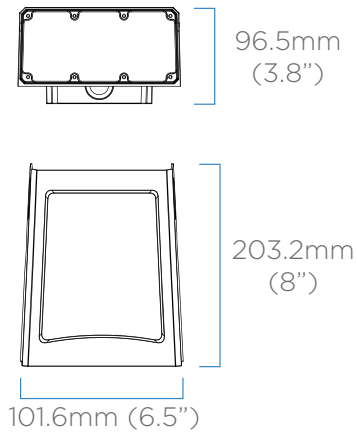

APPLICATIONS

-  Commercial Building
-  Hospital
-  Outdoor Parking
-  School

Date:	Project Name:
Type:	Part Number:

SPECIFICATION

ORDER#	MODEL#	WATTS	VOLTAGE(V)	HOURS RATING	BEAM ANGLE	EFFICACY lm/W	CCT(K)
R51113	RENO-SWP-DV-MCCT-R1	21/28/35W	120-347V	70,000	40°	130 lm/W	30/40/50K
R51114	RENO-SWP-DV-MCCT-R2	45/60/75W	120-347V	70,000	40°	130 lm/W	30/40/50K

SENSOR OPTIONS

ORDER#	MODEL#	DESCRIPTION
R59101	RENO-WP-PS	DC BUTTON PHOTOCELL

DIMENSIONS

R1

R2

165.1mm (4")

139.7mm (5.5")